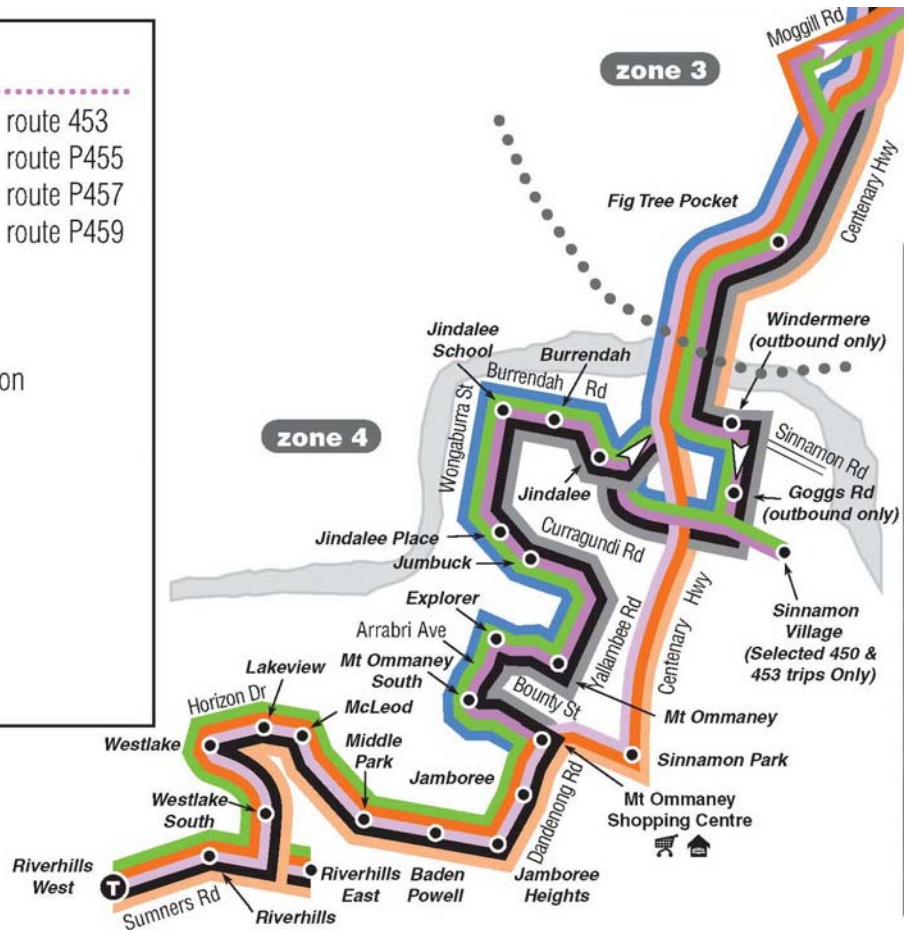

Bus 450 Saturday Timetable - Outbound

key

- route 450
- route 454
- route P456
- route P458
- bus stop
- Ⓣ terminus
- ⋯ zone boundary
- 🚊 connecting train station
- 🛒 shopping centre
- 🏛️ cemetery
- 🏥 hospital
- busway
- 🚊 busway station
- 📷 tourist attraction
- 🔄 bus interchange
- 🏠 library
- route 453
- route P455
- route P457
- route P459

diagrammatic map - not to scale

Saturday	450	450	450	450	450	450	450	450	450	450	450	450	450	450
	am	am	am	am	am	am	am	am	pm	pm	pm	pm	pm	pm
City, Queen St Bus Station (Stop B1)	8:10	8:40	9:10	9:40	10:10	10:40	11:10	11:40	12:10	12:40	1:10	1:40	2:10	2:40
Cultural Centre Station (Platform 2)	8:11	8:41	9:11	9:41	10:11	10:41	11:11	11:41	12:11	12:41	1:11	1:41	2:11	2:41
Toowong, High Street	8:20	8:50	9:20	9:50	10:20	10:50	11:20	11:50	12:20	12:50	1:20	1:50	2:20	2:50
Indooroopilly Interchange 'A'	8:28	8:58	9:28	9:58	10:28	10:58	11:28	11:58	12:28	12:58	1:28	1:58	2:28	2:58
Sinnamon Village			9:34		10:34		11:34		12:34		1:34		2:34	
Mt Ommaney Shopping Centre	8:45	9:15	9:45	10:15	10:45	11:15	11:45	12:15	12:45	1:15	1:45	2:15	2:45	3:15
Riverhills West	9:00	9:30	10:02	10:32	11:02	11:32	12:03	12:33	1:03	1:33	2:08	2:38	3:08	3:38

Route Number	450	450	450	450	450	450	450	450	450	450	450	450	450	450
	pm	pm	pm	pm	pm	pm	pm	pm	pm	pm	pm	pm	pm	am
City, Queen St Bus Station (Stop B1)	3:10	3:40	4:10	4:40	5:10	5:40	6:10	6:40	7:10	8:10	9:10	10:10	11:10	12:10
Cultural Centre Station (Platform 2)	3:11	3:41	4:11	4:41	5:11	5:41	6:11	6:41	7:11	8:11	9:11	10:11	11:11	12:11
Toowong, High Street	3:20	3:50	4:20	4:50	5:20	5:50	6:20	6:50	7:20	8:20	9:20	10:20	11:20	12:20
Indooroopilly Interchange 'A'	3:28	3:58	4:28	4:58	5:28	5:58	6:28	6:58	7:28	8:28	9:28	10:28	11:28	12:28
Sinnamon Village	3:34		4:34		5:34									
Mt Ommaney Shopping Centre	3:45	4:15	4:45	5:15	5:45	6:15	6:45	7:15	7:45	8:45	9:45	10:45	11:45	12:45
Riverhills West	4:08	4:38	5:08	5:38	6:08	6:37	7:07	7:30	8:00	9:00	10:00	10:58	11:58	12:58